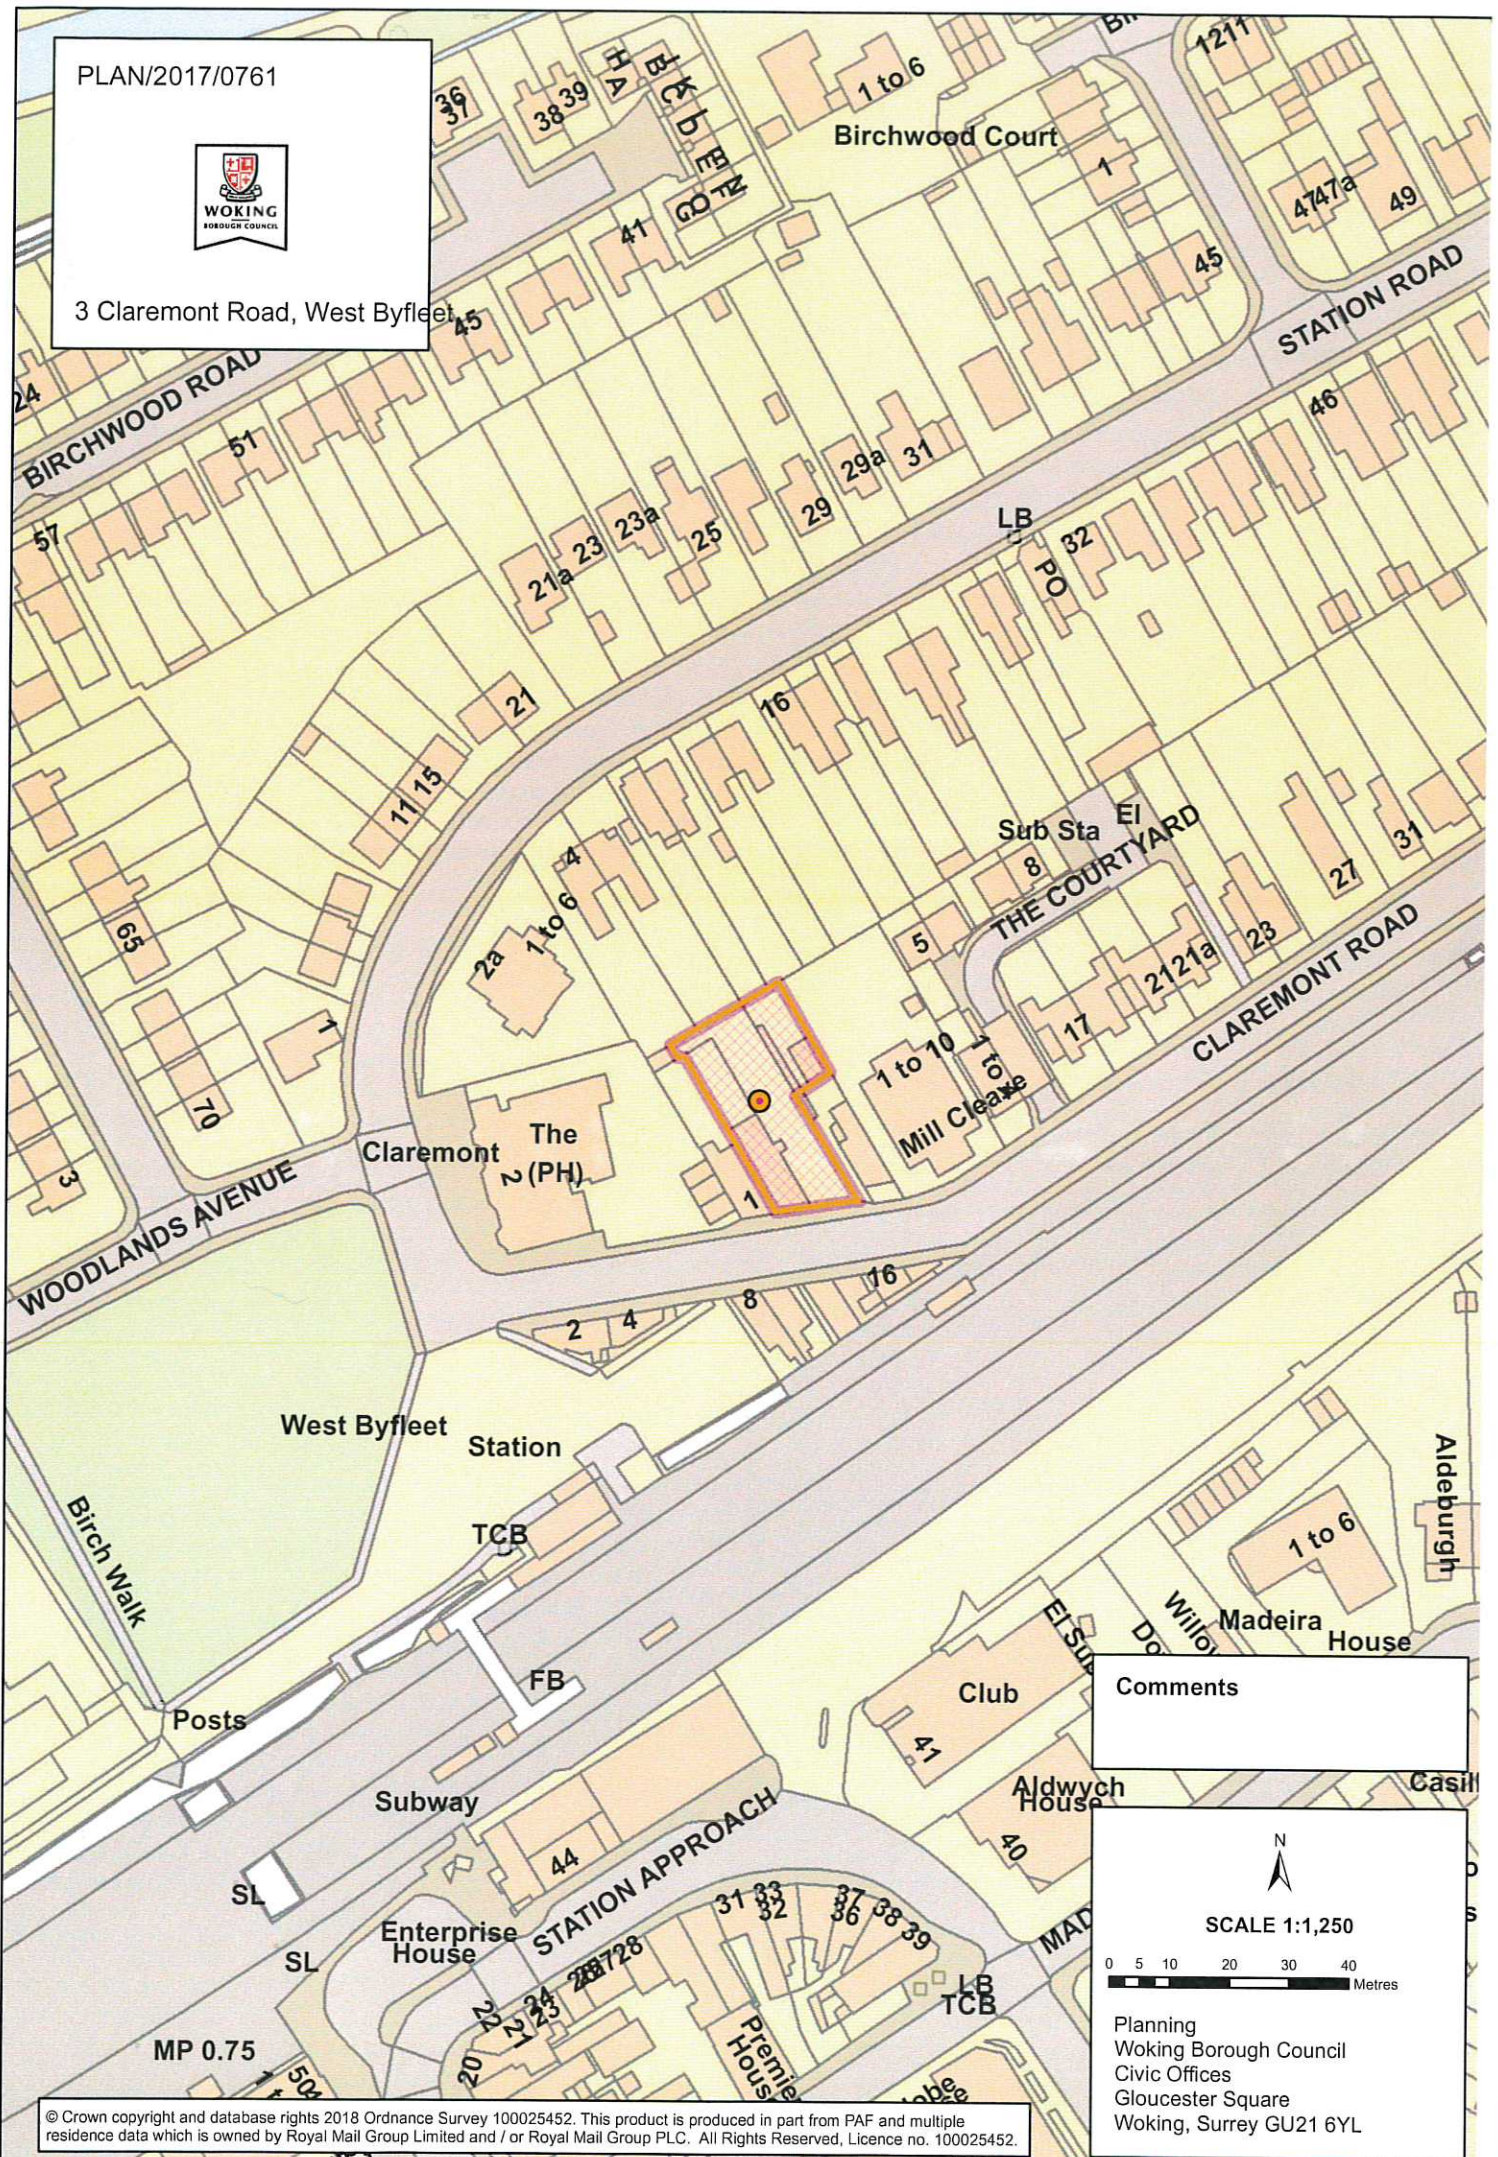

PLAN/2017/0761

3 Claremont Road, West Byfleet

Comments

Planning
Woking Borough Council
Civic Offices
Gloucester Square
Woking, Surrey GU21 6YL